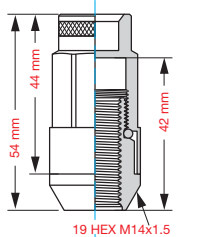

from CHF 350.-

from CHF 195.-

KICS BOLT & LOCK BOLT SETS 2-PIECE

Wheel bolts set: 16 bolts + 4 anti-theft devices

TYPE	STYLE	SIZE	LENGTH	SOCKET	CHF^{WEB}
C23	35 mm closed	M14x1.25	28 / 35 / 40 / 45 mm	conically 60°	
C23	35 mm closed	M14x1.50	28 / 35 / 40 / 45 mm	conically 60° / spherical R13, R14	
ZS44	56 mm open	M14x1.25	28 / 35 / 40 / 45 mm	conically 60°	
ZS44	56 mm open	M14x1.50	28 / 35 / 40 / 45 mm	conically 60° / spherical R13, R14	

KICS NUT & LOCK NUT SETS 2-PIECE

Wheel nuts set: 16 nuts + 4 anti-theft devices

TYPE	STYLE	SIZE	SOCKET	CHF^{WEB}
CL35	35 mm closed	M12x1.25 / M12x1.50	conically 60°	
CL53	53 mm closed	M12x1.25 / M12x1.50	conically 60°	
RL53	53 mm open	M12x1.25 / M12x1.50	conically 60°	
RL54	54 mm open	M14x1.50	conically 60°	

Colors available: red, blue, black, gold * *no! RL54
All prices always updated on our website or on request!