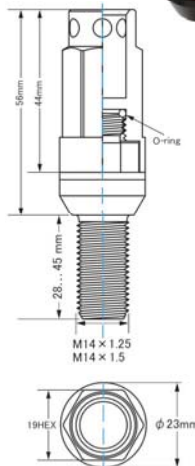

from CHF 350.-

from CHF 195.-

KICS BOLT & LOCK BOLT SETS 2-PIECE

Wheel bolts set: 16 bolts + 4 anti-theft devices

TYPE	STYLE	SIZE	LENGTH	SOCKET	CHF^{WEB}
C23	35 mm closed	M14x1.25	28 / 35 / 40 / 45 mm	conically 60°	
C23	35 mm closed	M14x1.50	28 / 35 / 40 / 45 mm	conically 60° / spherical R13, R14	
ZS44	56 mm open	M14x1.25	28 / 35 / 40 / 45 mm	conically 60°	
ZS44	56 mm open	M14x1.50	28 / 35 / 40 / 45 mm	conically 60° / spherical R13, R14	

KICS NUT & LOCK NUT SETS 2-PIECE

Wheel nuts set: 16 nuts + 4 anti-theft devices

TYPE	STYLE	SIZE	SOCKET	CHF^{WEB}
CL35	35 mm closed	M12x1.25 / M12x1.50	conically 60°	
CL53	53 mm closed	M12x1.25 / M12x1.50	conically 60°	
RL53	53 mm open	M12x1.25 / M12x1.50	conically 60°	
RL54	54 mm open	M14x1.50	conically 60°	

Colors available: red, blue, black, gold * *no! RL54
All prices always updated on our website or on request!