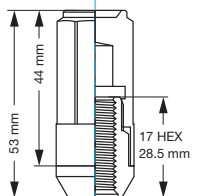

from CHF 350.-

from CHF 195.-

KICS BOLT & LOCK BOLT SETS 2-PIECE

Wheel bolts set: 16 bolts + 4 anti-theft devices

TYPE	STYLE	SIZE	LENGTH	SOCKET	CHF^{WEB}
C23	35 mm closed	M14x1.25	28 / 35 / 40 / 45 mm	conically 60°	
C23	35 mm closed	M14x1.50	28 / 35 / 40 / 45 mm	conically 60° / spherical R13, R14	
ZS44	56 mm open	M14x1.25	28 / 35 / 40 / 45 mm	conically 60°	
ZS44	56 mm open	M14x1.50	28 / 35 / 40 / 45 mm	conically 60° / spherical R13, R14	

KICS NUT & LOCK NUT SETS 2-PIECE

Wheel nuts set: 16 nuts + 4 anti-theft devices

TYPE	STYLE	SIZE	SOCKET	CHF^{WEB}
CL35	35 mm closed	M12x1.25 / M12x1.50	conically 60°	
CL53	53 mm closed	M12x1.25 / M12x1.50	conically 60°	
RL53	53 mm open	M12x1.25 / M12x1.50	conically 60°	
RL54	54 mm open	M14x1.50	conically 60°	

Colors available: red, blue, black, gold * *no! RL54
All prices always updated on our website or on request!